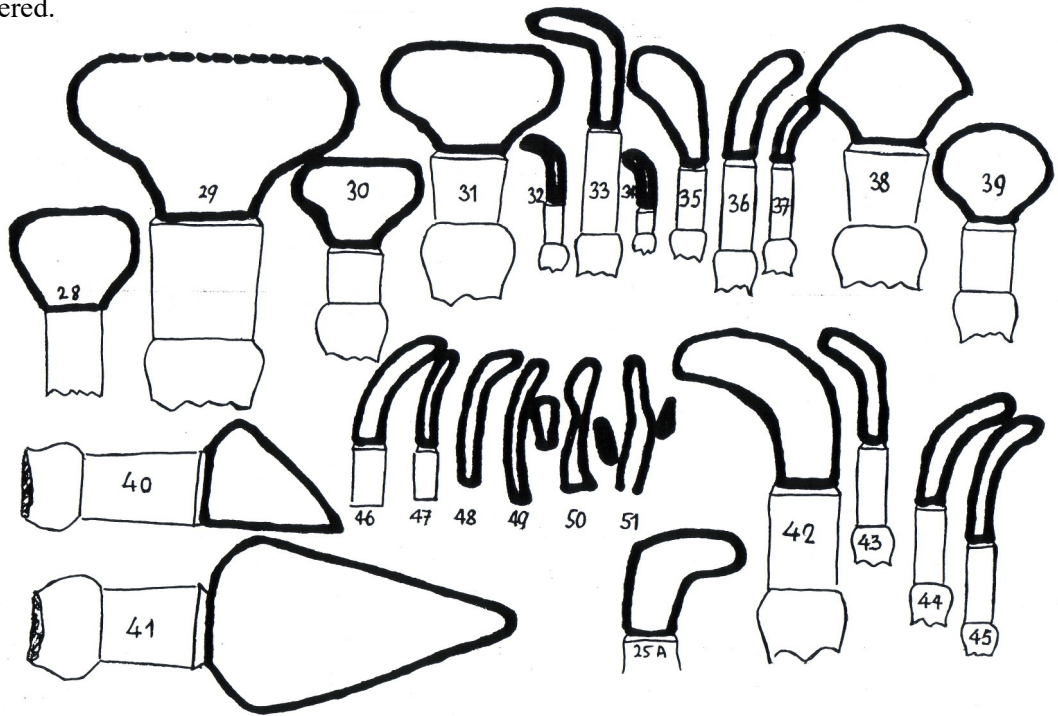

88401 – 88451 Agate Burnishers

All our Agate Burnishers are with polished stones and a seamless metal mounting. The wooden handles are lacquered.

Overview 1- 27

Overview 28- 51

List of Agate Burnishers

	88401 - no. 01		88415 - no. 15
	88402 - no. 02		88416 - no. 16
	88403 - no. 03		88417 - no. 17
	88404 - no. 04		88418 - no. 18
	88405 - no. 05		88419 - no. 19
	88406 - no. 06		88420 - no. 20
	88407 - no. 07		88421 - no. 21
	88408 - no. 08		88422 - no. 22
	88409 - no. 09		88423 - no. 23
	88410 - no. 10		88424 - no. 24
	88411 - no. 11		88425 - no. 25
	88412 - no. 12		88426 - no. 26
	88413 - no. 13		88427 - no. 27
	88414 - no. 14		88428 - no. 28

	88429 - no. 29		88441 - no. 41
	88430 - no. 30		88442 - no. 42
	88431 - no. 31		88443 - no. 43
	88432 - no. 32		88444 - no. 44
	88433 - no. 33		88445 - no. 45
	88434 - no. 34		88446 - no. 46
	88435 - no. 35		88447 - no. 47
	88436 - no. 36		88448 - no. 48
	88437 - no. 37		88449 - no. 49
	88438 - no. 38		88450 - no. 50
	88439 - no. 39		88451 - no. 51
	88440 - no. 40		