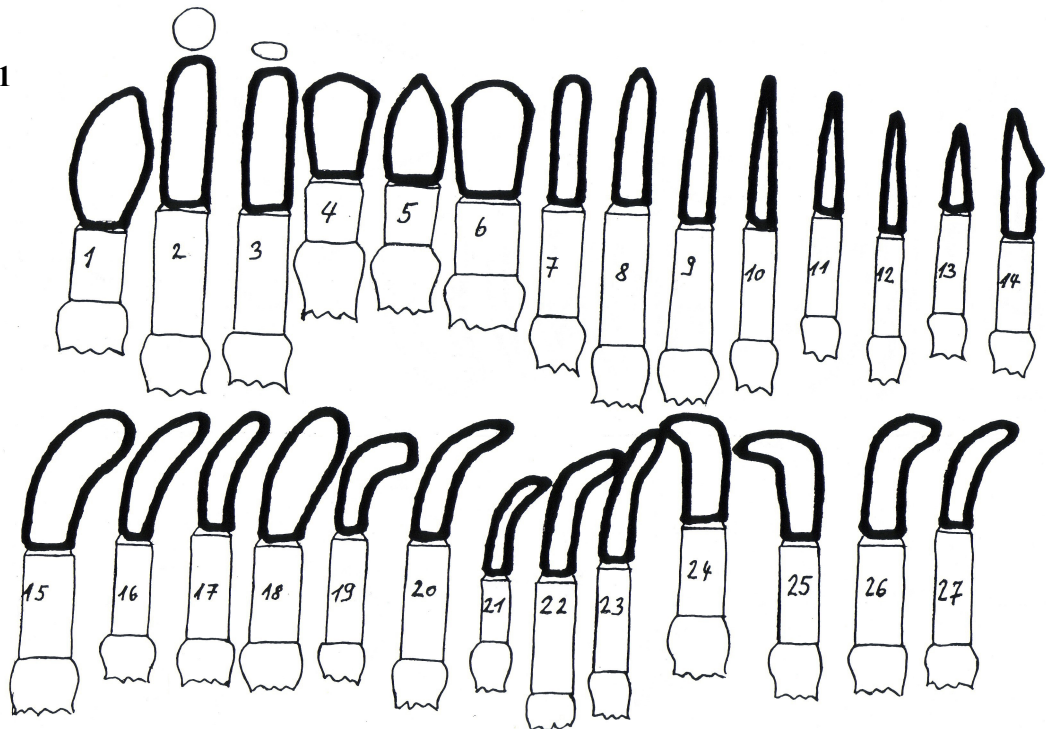

88401 – 88451 Agate Burnishers

All our Agate Burnishers are with polished stones and a seamless metal mounting. The wooden handles are lacquered.

Overview 1- 27

Overview 28- 51

List of Agate Burnishers

	88401 - no. 01		88415 - no. 15
	88402 - no. 02		88416 - no. 16
	88403 - no. 03		88417 - no. 17
	88404 - no. 04		88418 - no. 18
	88405 - no. 05		88419 - no. 19
	88406 - no. 06		88420 - no. 20
	88407 - no. 07		88421 - no. 21
	88408 - no. 08		88422 - no. 22
	88409 - no. 09		88423 - no. 23
	88410 - no. 10		88424 - no. 24
	88411 - no. 11		88425 - no. 25
	88412 - no. 12		88426 - no. 26
	88413 - no. 13		88427 - no. 27
	88414 - no. 14		88428 - no. 28

	88429 - no. 29		88441 - no. 41
	88430 - no. 30		88442 - no. 42
	88431 - no. 31		88443 - no. 43
	88432 - no. 32		88444 - no. 44
	88433 - no. 33		88445 - no. 45
	88434 - no. 34		88446 - no. 46
	88435 - no. 35		88447 - no. 47
	88436 - no. 36		88448 - no. 48
	88437 - no. 37		88449 - no. 49
	88438 - no. 38		88450 - no. 50
	88439 - no. 39		88451 - no. 51
	88440 - no. 40		