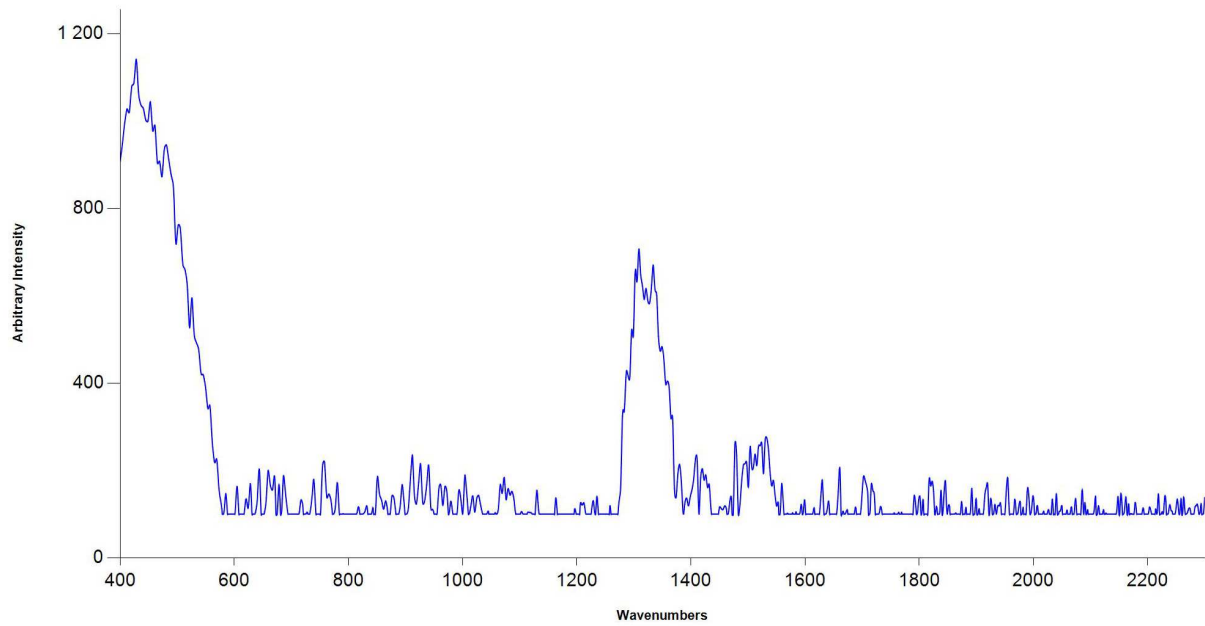

## 11111 Russian Green Earth, extra fine

Raman spectrum  
(Source: MR PHSG, 2017)

— Sample Spectrum